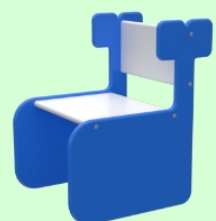

Catalogo Complementi
Kids Furniture Catalogue
anno/year 2021

Tutti i complementi d'arredo sono realizzati in polietilene, adatto ad un uso per interni e per esterni.

All these furniture items are made of polyethylene, suitable for an indoor and outdoor usage.

LEARNING TOWER

La Flaminga

DYNO

DINOSAUR

LEARNING
TOWER

TABALA

A

TAVOLO

B

TABLE

L

outdoor & indoor

E

PANCHINA / BENCH
outdoor & indoor

PANKA

EAEA'